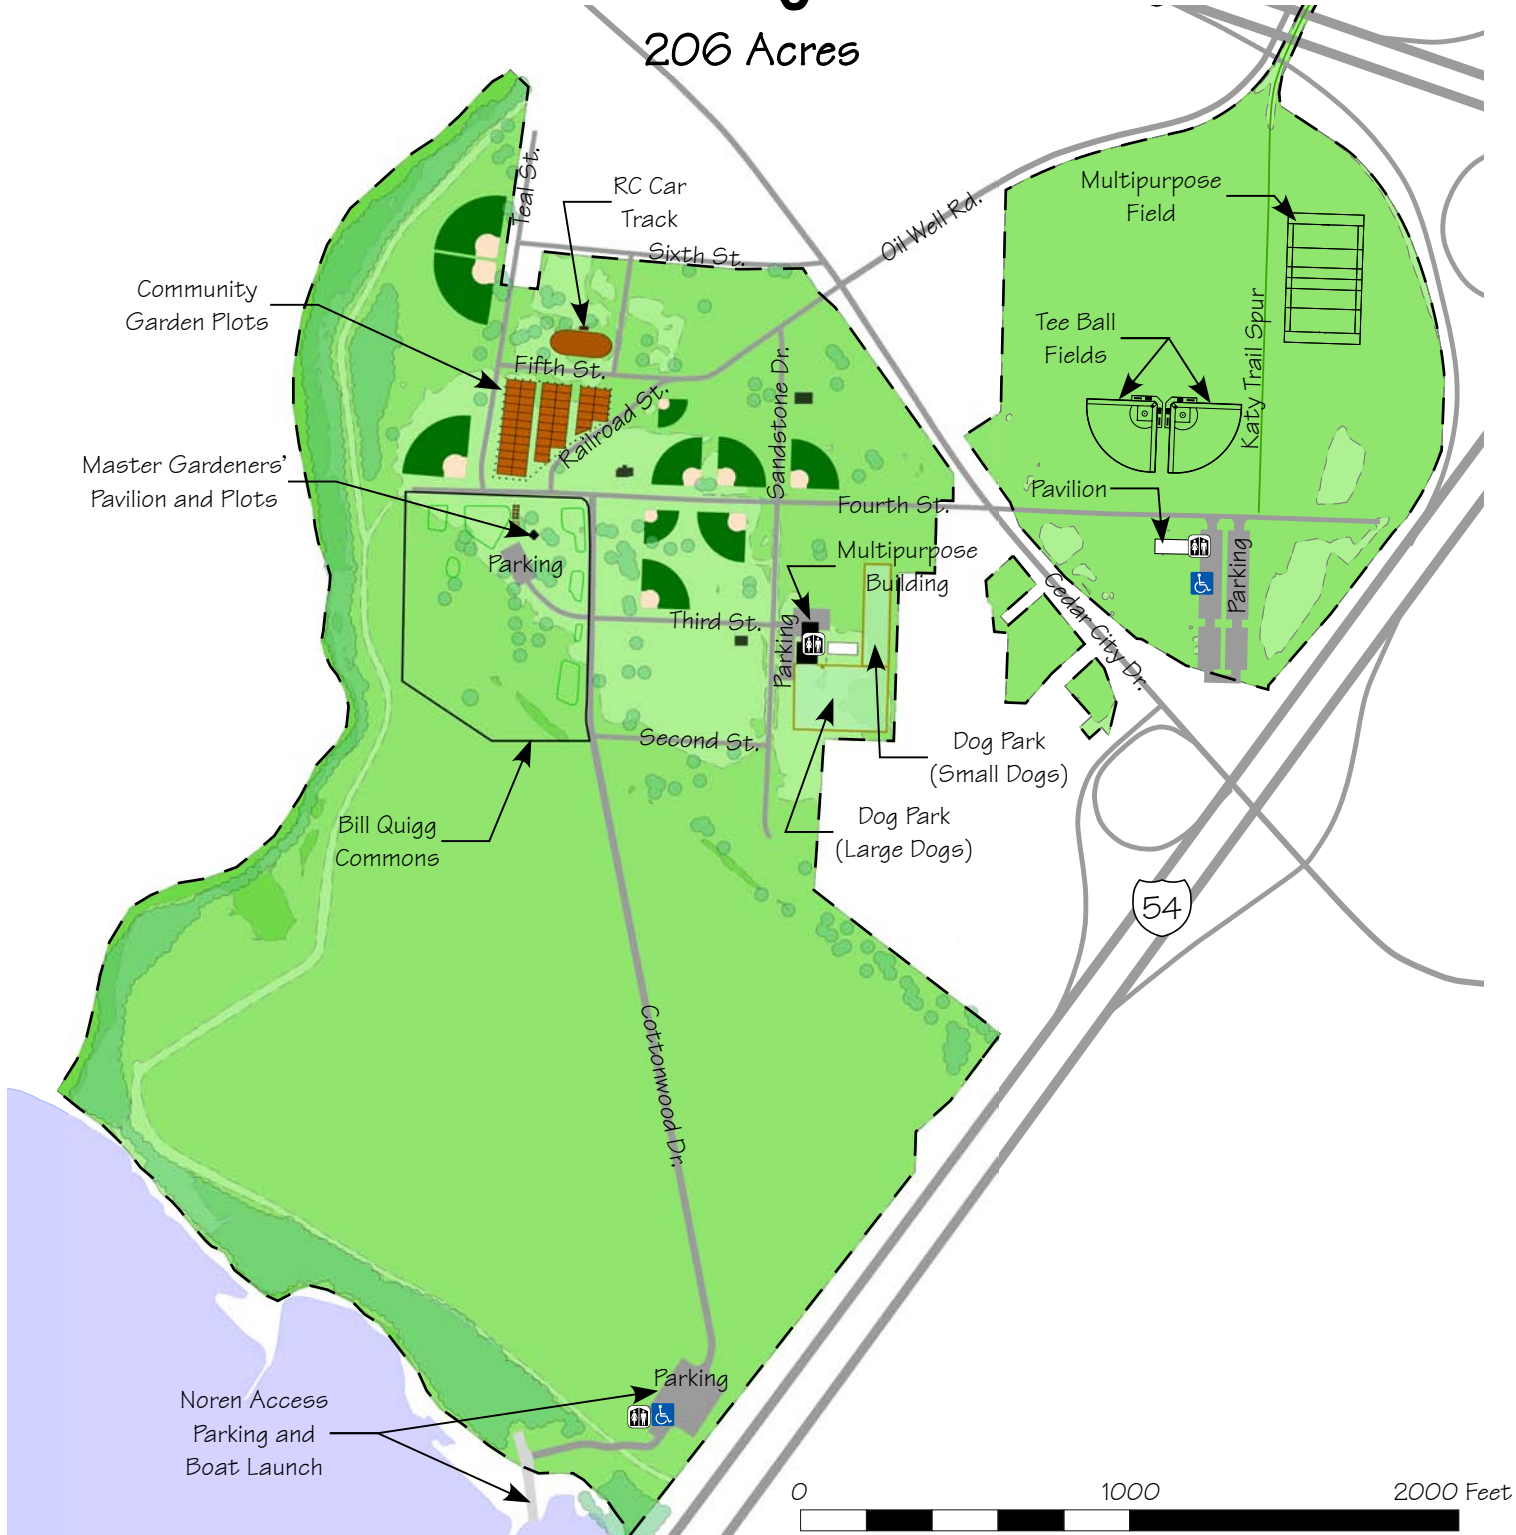

North Jefferson City Recreation Area

206 Acres

PARK AMENITIES

- Boat Launch/River Access
- Community Garden Plots
- Dog Park (Large & Small Dogs)
- Katy Trail Access
- Open Pavilion
- RC Car Track
- Softball/Baseball Practice Fields
- Multi-Purpose Field

LEGEND

- ADA Parking
- Covered Picnic Tables
- Restrooms
- Park Boundary

Jefferson City Dept. of Parks, Recreation & Forestry
 427 Monroe St. Jefferson City, MO 65101
 Phone: (573) 634-6482